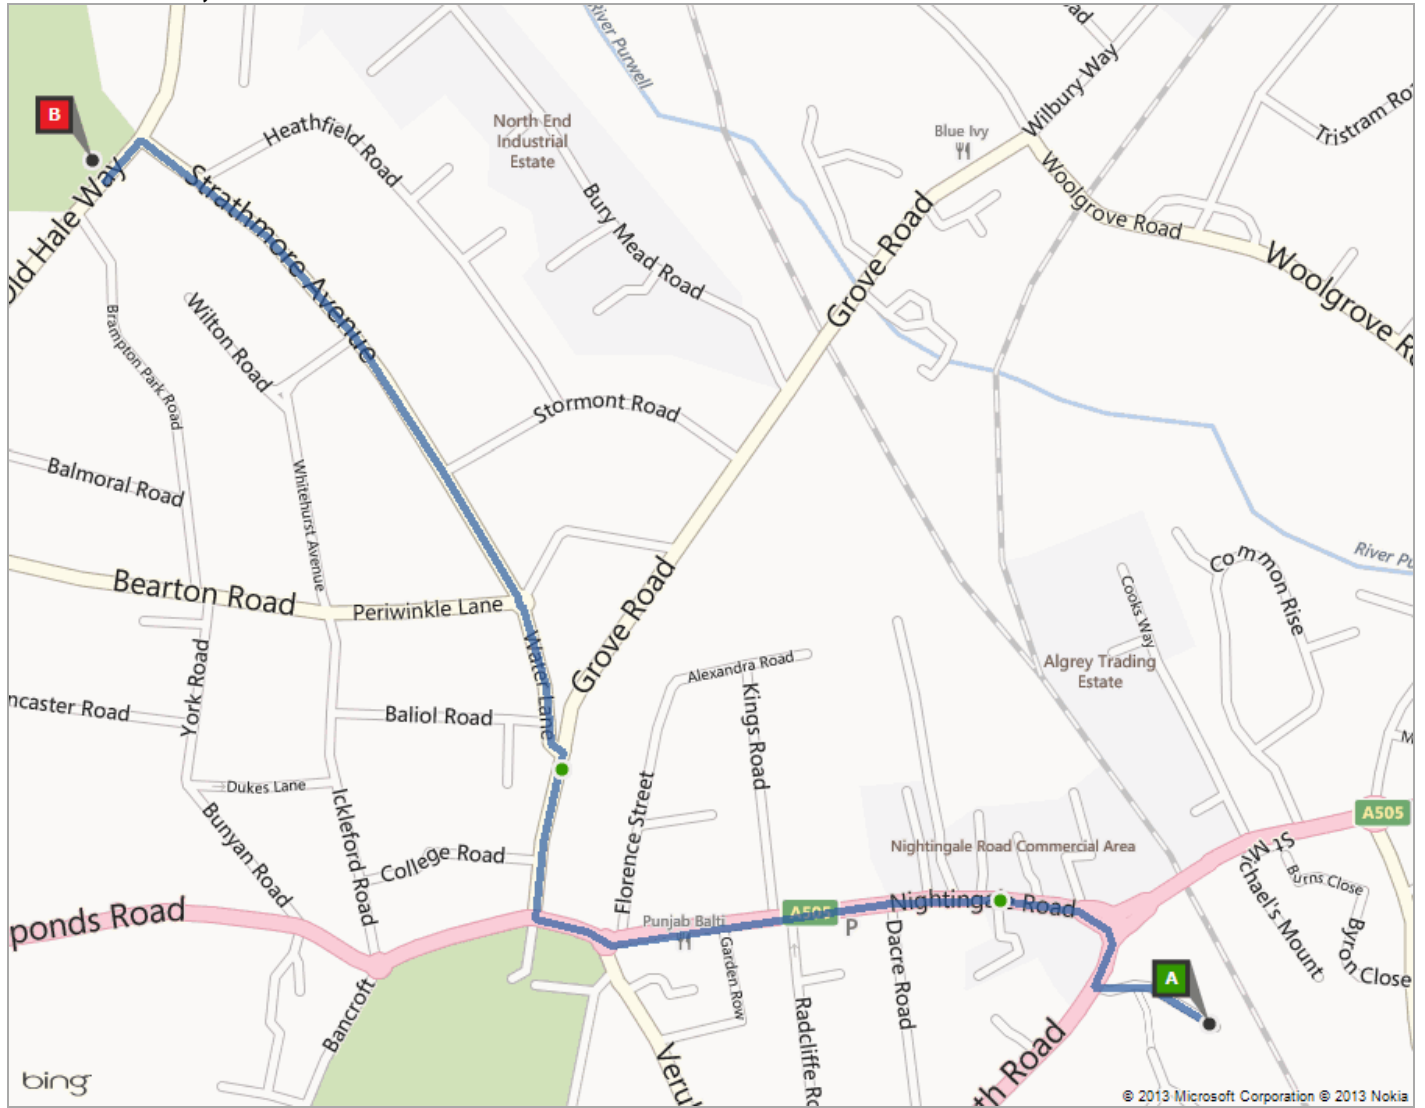

Route: 1.1 mi, 6 min

This was your map view in the browser window.

A: SG4 9UL

B: SG5 1XL