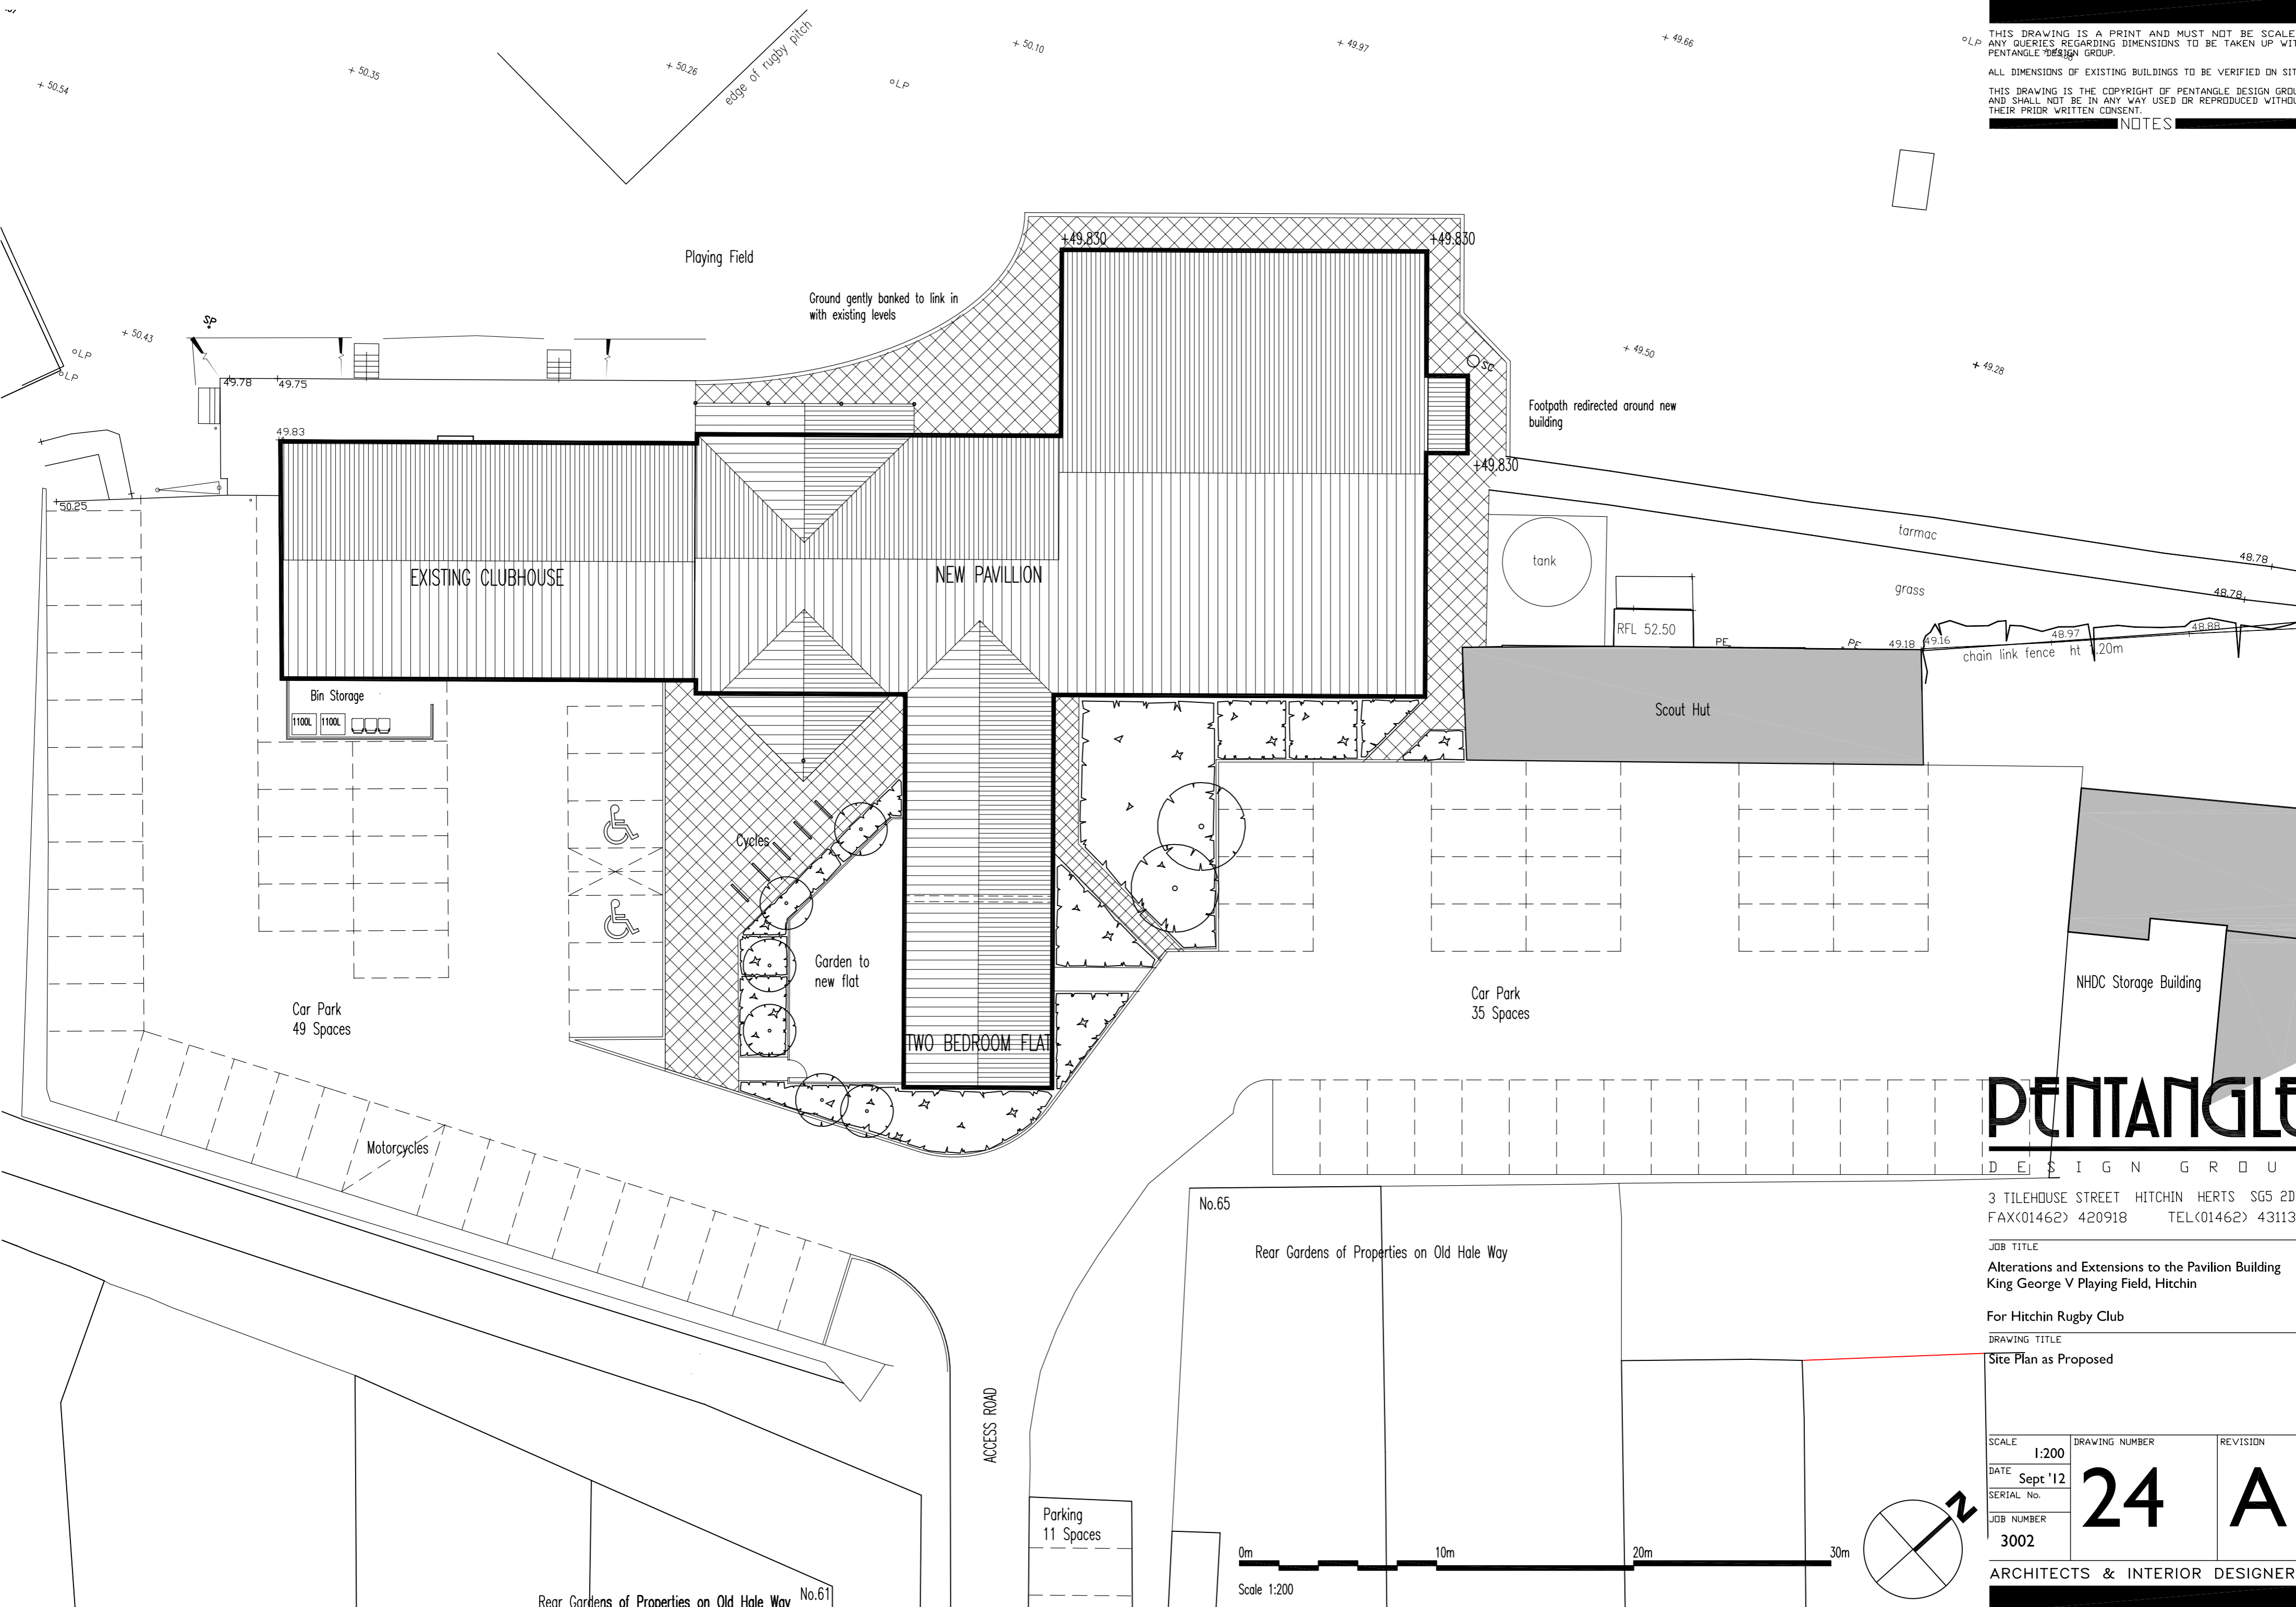

THIS DRAWING IS A PRINT AND MUST NOT BE SCALED. ANY QUERIES REGARDING DIMENSIONS TO BE TAKEN UP WITH PENTANGLE DESIGN GROUP.

ALL DIMENSIONS OF EXISTING BUILDINGS TO BE VERIFIED ON SITE.

THIS DRAWING IS THE COPYRIGHT OF PENTANGLE DESIGN GROUP AND SHALL NOT BE IN ANY WAY USED OR REPRODUCED WITHOUT THEIR PRIOR WRITTEN CONSENT.

NOTES

PENTANGLE
DESIGN GROUP

3 TILEHOUSE STREET HITCHIN HERTS SG5 2DW
FAX(01462) 420918 TEL(01462) 431133

JOB TITLE
**Alterations and Extensions to the Pavilion Building
King George V Playing Field, Hitchin**

For Hitchin Rugby Club
DRAWING TITLE

Site Plan as Proposed

SCALE	1:200	DRAWING NUMBER	24	REVISION	A
DATE	Sept '12	SERIAL No.			
JOB NUMBER	3002				

ARCHITECTS & INTERIOR DESIGNERS

Parking
11 Spaces

Rear Gardens of Properties on Old Hale Way No.61