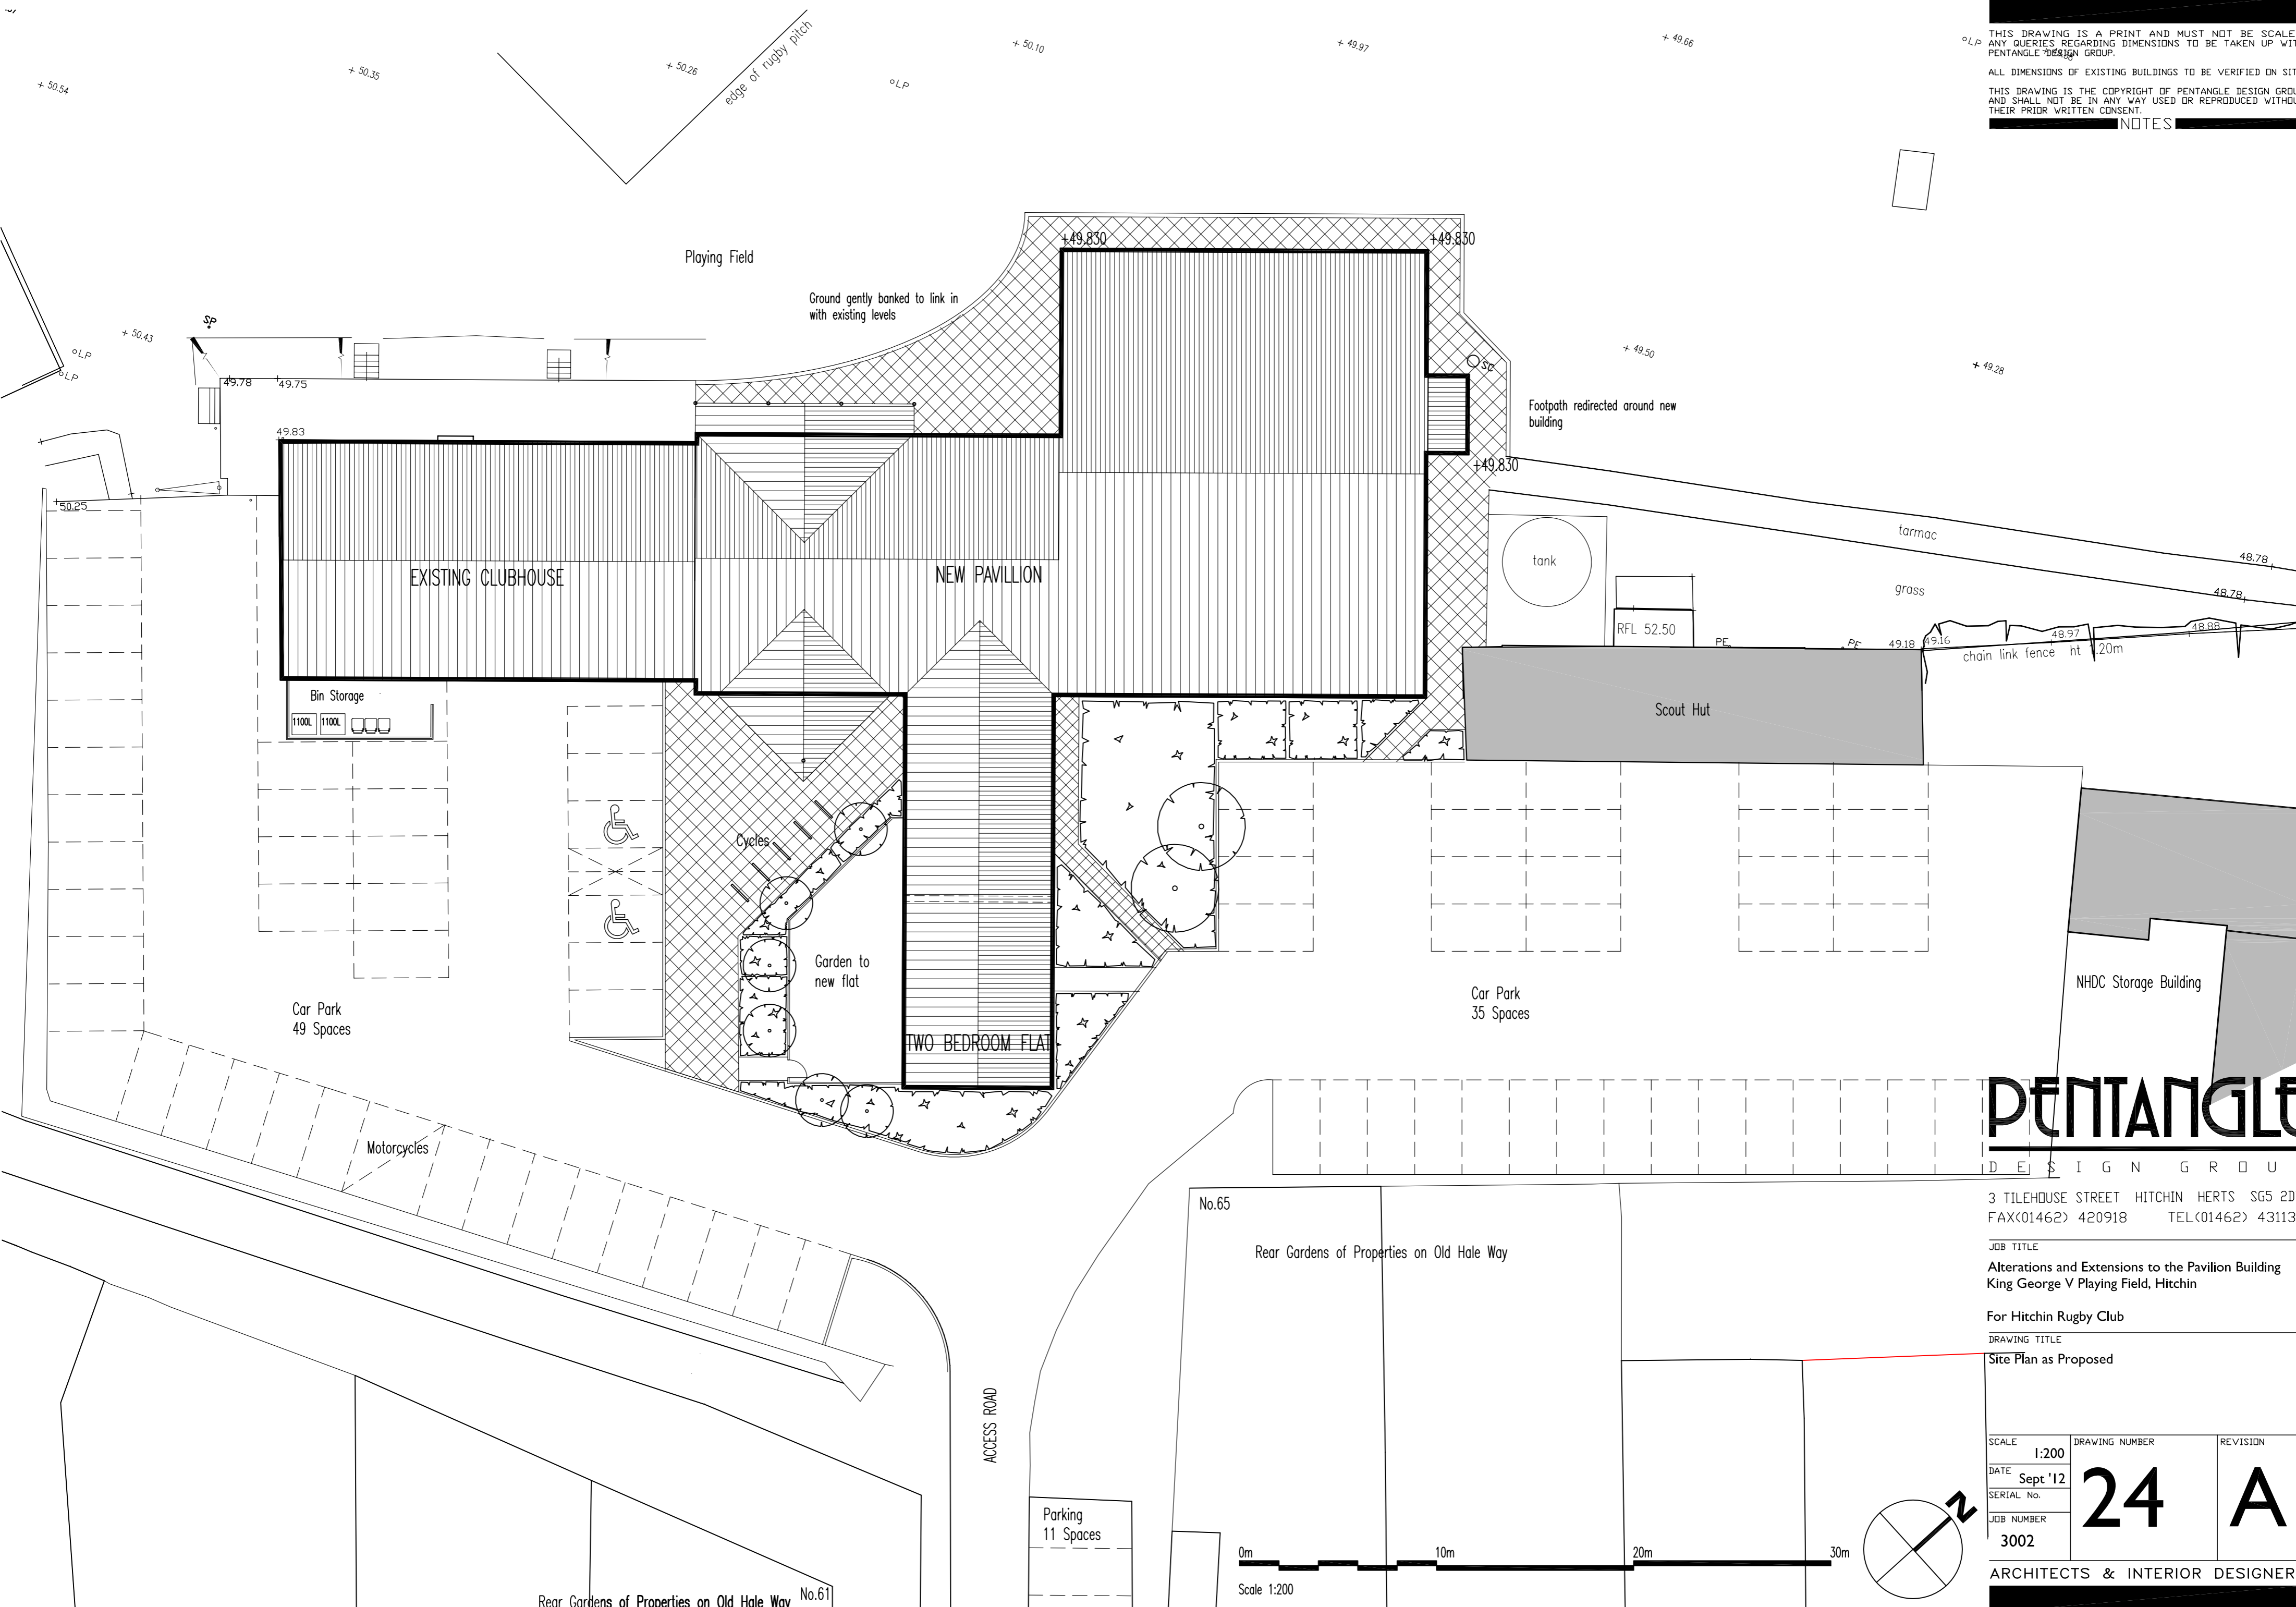

THIS DRAWING IS A PRINT AND MUST NOT BE SCALED. ANY QUERIES REGARDING DIMENSIONS TO BE TAKEN UP WITH PENTANGLE DESIGN GROUP.

ALL DIMENSIONS OF EXISTING BUILDINGS TO BE VERIFIED ON SITE.

THIS DRAWING IS THE COPYRIGHT OF PENTANGLE DESIGN GROUP AND SHALL NOT BE IN ANY WAY USED OR REPRODUCED WITHOUT THEIR PRIOR WRITTEN CONSENT.

NOTES

PENTANGLE
DESIGN GROUP

3 TILEHOUSE STREET HITCHIN HERTS SG5 2DW
FAX(01462) 420918 TEL(01462) 431133

JOB TITLE
**Alterations and Extensions to the Pavilion Building
King George V Playing Field, Hitchin**

For Hitchin Rugby Club

DRAWING TITLE
Site Plan as Proposed

SCALE	1:200	DRAWING NUMBER	24	REVISION	A
DATE	Sept '12	SERIAL No.			
JOB NUMBER	3002				

ARCHITECTS & INTERIOR DESIGNERS