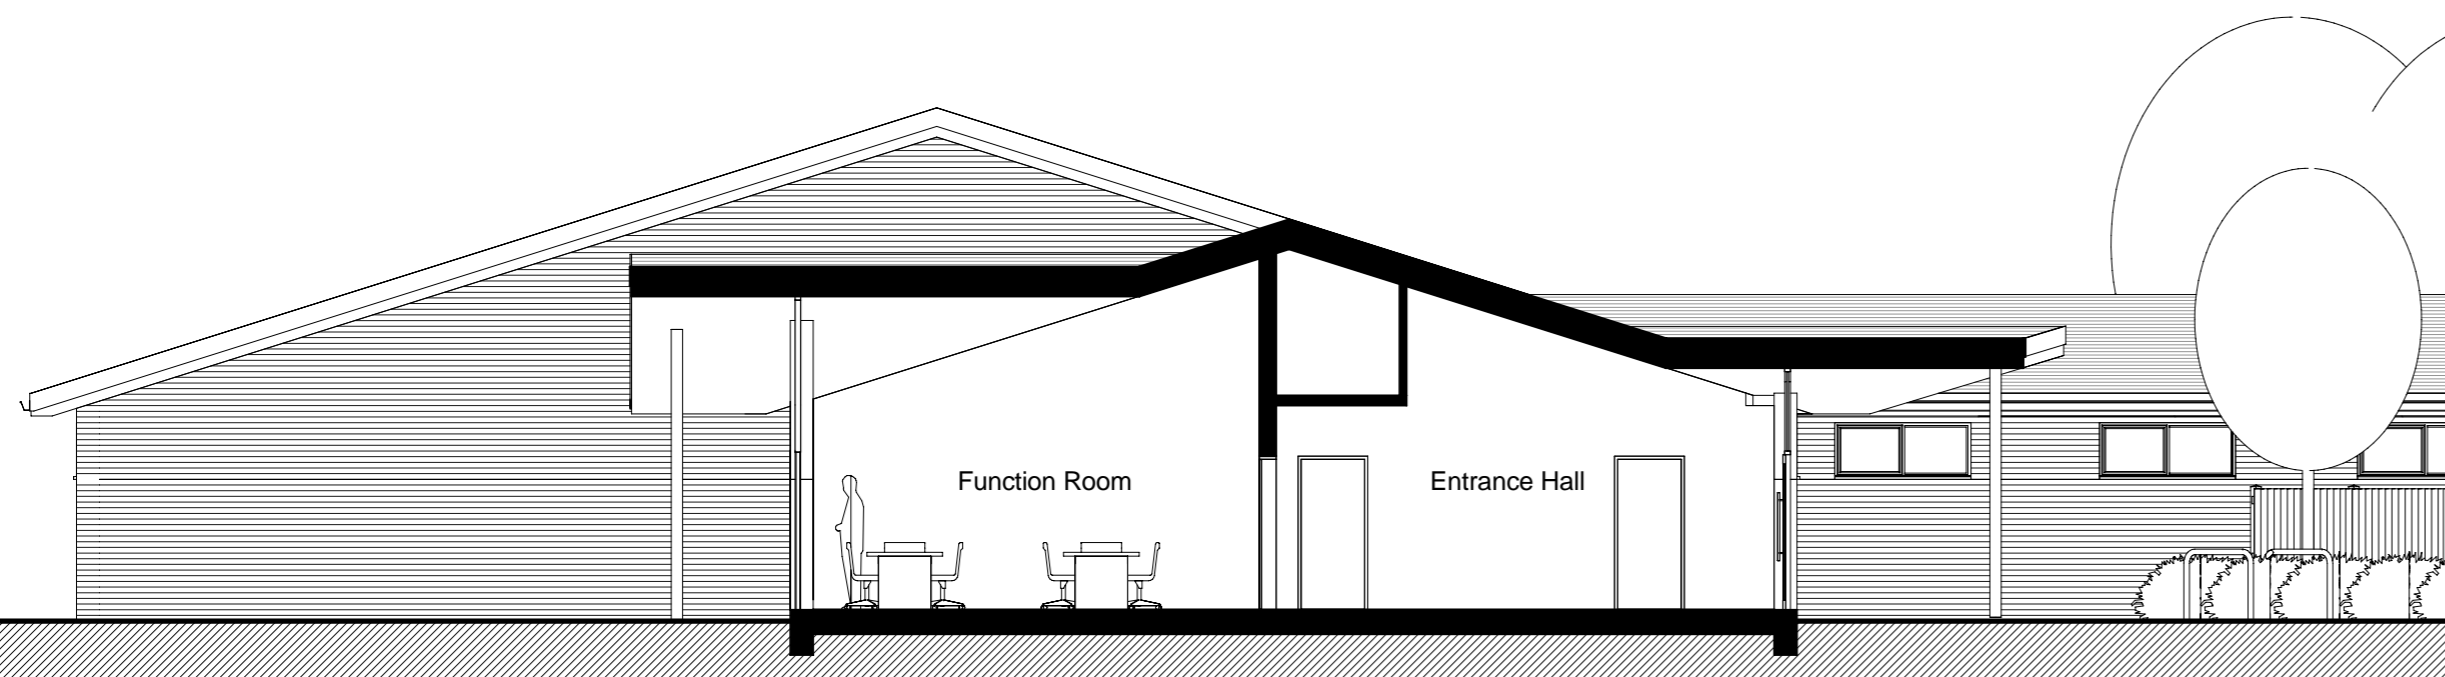

THIS DRAWING IS A PRINT AND MUST NOT BE SCALED.
ANY QUERIES REGARDING DIMENSIONS TO BE TAKEN UP WITH
PENTANGLE DESIGN GROUP.

ALL DIMENSIONS OF EXISTING BUILDINGS TO BE VERIFIED ON SITE.

THIS DRAWING IS THE COPYRIGHT OF PENTANGLE DESIGN GROUP
AND SHALL NOT BE IN ANY WAY USED OR REPRODUCED WITHOUT
THEIR PRIOR WRITTEN CONSENT.

NOTES

Section A-A
1:100

Section B-B
1:100

Section C-C
1:100

PENTANGLE

ARCHITECTS AND INTERIOR DESIGNERS

3 TILEHOUSE STREET HITCHIN HERTS SG5 2DW
T:01462 431133 E:pdg@pentangledesign.co.uk

JOB TITLE
Alterations and Extensions to the Pavillion Building
King George V Playing Field, Hitchin

for Hitchin Rugby Club

DRAWING TITLE
Proposed Sections

SCALE	DRAWING NUMBER	REVISION
1:100	27	
DATE Sept '12		
SHT SIZE A2		
JOB NUMBER 3002		

ARCHITECTS AND INTERIOR DESIGNERS