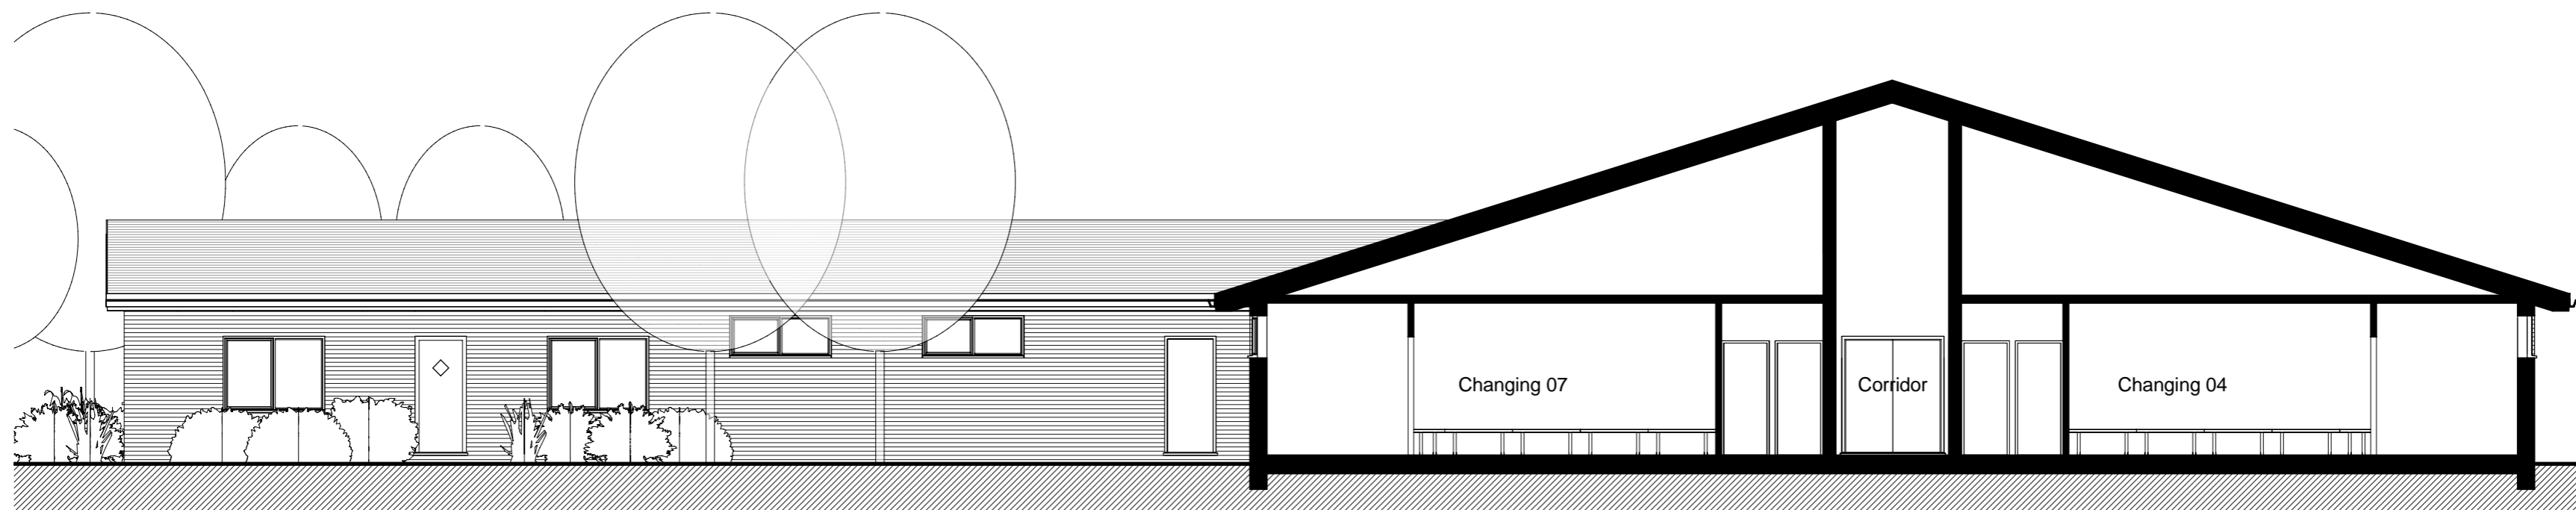

THIS DRAWING IS A PRINT AND MUST NOT BE SCALED.
ANY QUERIES REGARDING DIMENSIONS TO BE TAKEN UP WITH
PENTANGLE DESIGN GROUP.

ALL DIMENSIONS OF EXISTING BUILDINGS TO BE VERIFIED ON SITE.

THIS DRAWING IS THE COPYRIGHT OF PENTANGLE DESIGN GROUP
AND SHALL NOT BE IN ANY WAY USED OR REPRODUCED WITHOUT
THEIR PRIOR WRITTEN CONSENT.

NOTES

Section A-A
1:100

Section B-B
1:100

Section C-C
1:100

PENTANGLE

ARCHITECTS AND INTERIOR DESIGNERS

3 TILEHOUSE STREET HITCHIN HERTS SG5 2DW
T:01462 431133 E:pdg@pentangledesign.co.uk

JOB TITLE
Alterations and Extensions to the Pavillion Building
King George V Playing Field, Hitchin

for Hitchin Rugby Club

DRAWING TITLE
Proposed Sections

SCALE	DRAWING NUMBER	REVISION
1:100	27	
DATE Sept '12		
SHT SIZE A2		
JOB NUMBER 3002		

ARCHITECTS AND INTERIOR DESIGNERS