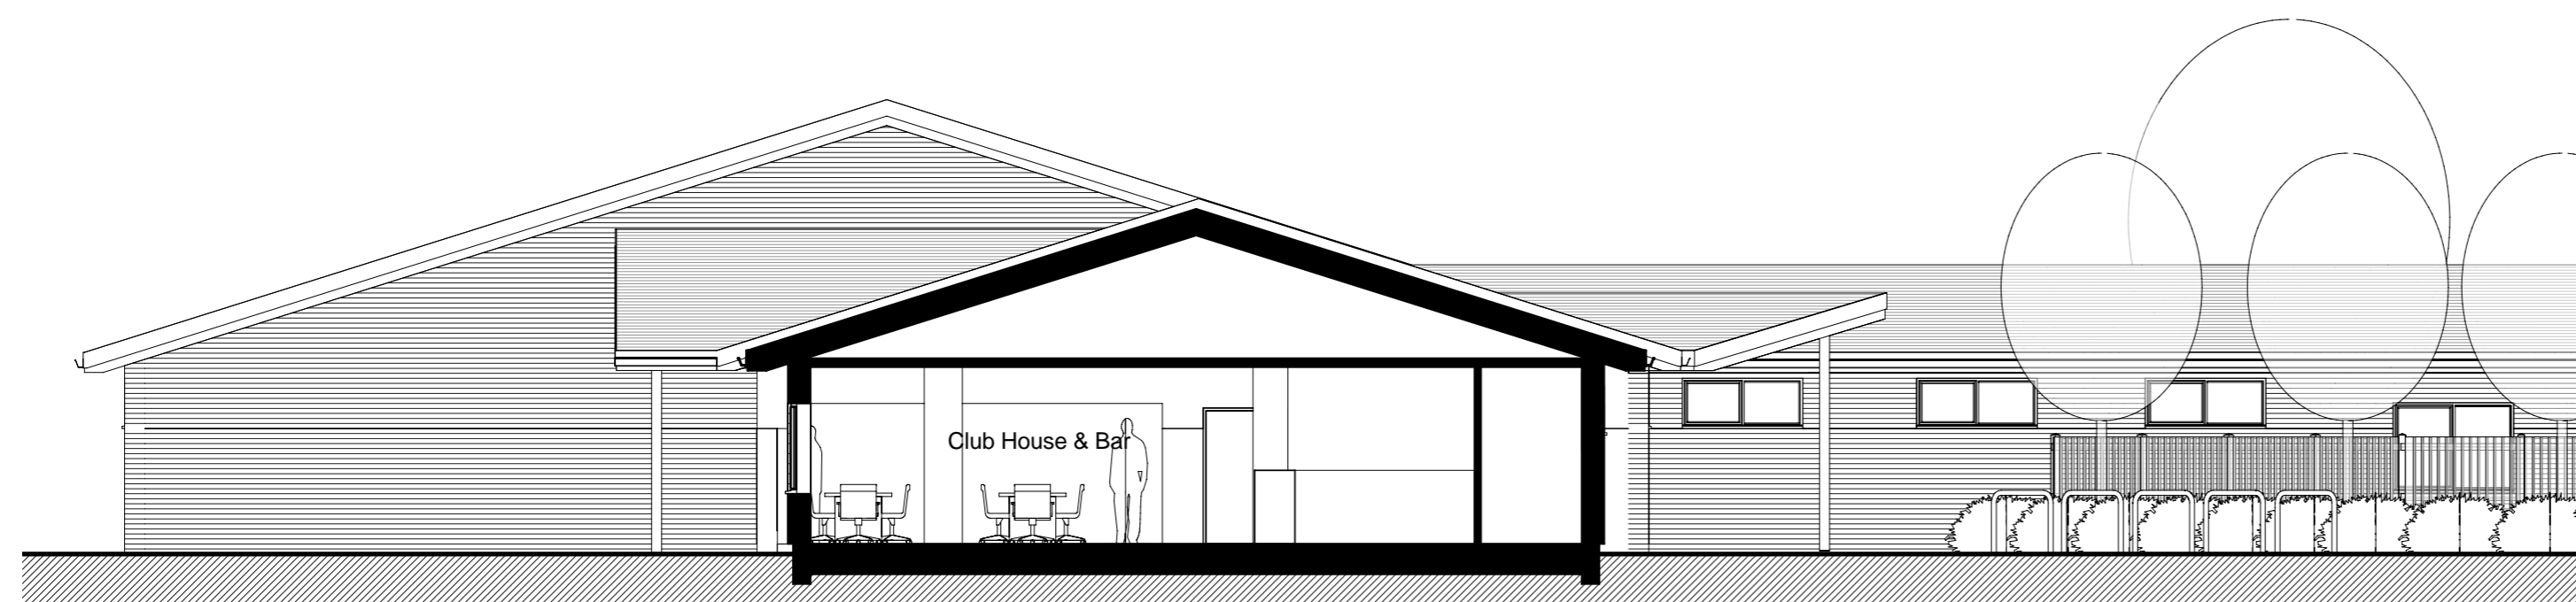

THIS DRAWING IS A PRINT AND MUST NOT BE SCALED.
ANY QUERIES REGARDING DIMENSIONS TO BE TAKEN UP WITH
PENTANGLE DESIGN GROUP.

ALL DIMENSIONS OF EXISTING BUILDINGS TO BE VERIFIED ON SITE.

THIS DRAWING IS THE COPYRIGHT OF PENTANGLE DESIGN GROUP
AND SHALL NOT BE IN ANY WAY USED OR REPRODUCED WITHOUT
THEIR PRIOR WRITTEN CONSENT.

NOTES

Section A-A
1:100

Section B-B
1:100

Section C-C
1:100

PENTANGLE

ARCHITECTS AND INTERIOR DESIGNERS

3 TILEHOUSE STREET HITCHIN HERTS SG5 2DW
T:01462 431133 E:pdg@pentangledesign.co.uk

JOB TITLE
Alterations and Extensions to the Pavillion Building
King George V Playing Field, Hitchin

for Hitchin Rugby Club

DRAWING TITLE
Proposed Sections

SCALE	DRAWING NUMBER	REVISION
1:100	27	
DATE Sept '12		
SHT SIZE A2		
JOB NUMBER 3002		

ARCHITECTS AND INTERIOR DESIGNERS